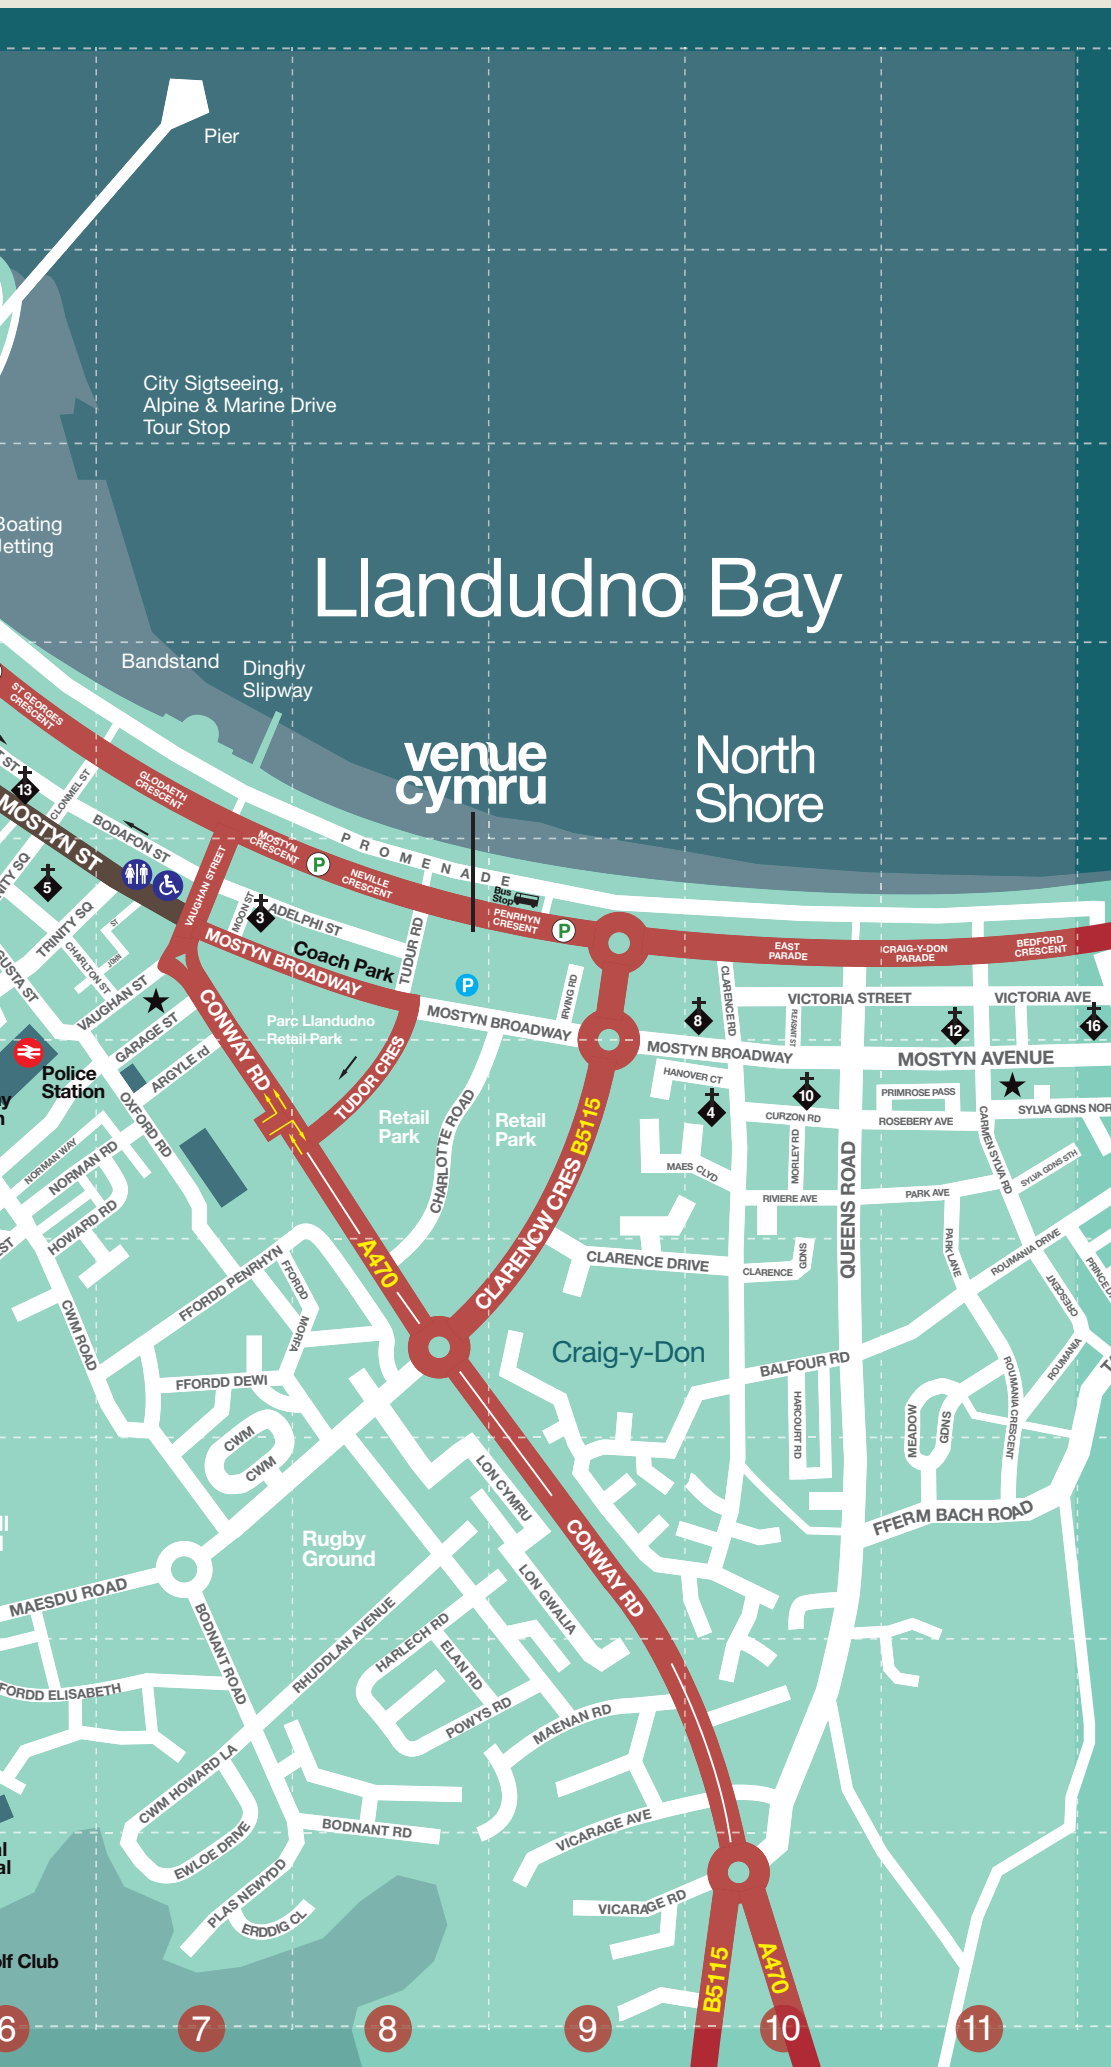

GRID REF	HOTELS	GUEST ACCOMMODATION	OTHER ACCOMMODATION
C4		Abbey Lodge	
E5		Agar House	
D6		Ambassador Hotel	
C4		Anglesey House	
E5		Ashdale Guest House	
C4		Bedford House	
C4		Bella Vista House	
E5		Bodeuron Guest House	
1.9m		Bodysgallen Hall and Spa	
D4		Bryn Derwen	
C5		Bryn-y-Mor Hotel	
C5		Burleigh Guest House	
E8		Cae Mor Hotel	
C4		Capri Guest House	
E11		Carmen Hotel	
4.3m		Castle Hotel, Conwy	
C4		Cranberry House	
D5		Del Mar Guest House	
E5		Dolwen Guest House	
D4		Dunoon Hotel	
D6		Elsinore Hotel	
B5		Empire Hotel	
C4		Escape Boutique B&B	
D4		Flockton Villa	
E5		Glenavon Guest House	
E5		Hatfield House Guest House	
B5		Headlands	
C4		Holcombe House	
C4		Jenivore Hotel	
E6		Kensington Hotel	
C5		Merrion Hotel	
C5		Montclare and Cumberland Hotels	
4.3m		Rathlin Country House	
E11		Sherwood Hotel	
D6		St Georges Hotel	
E11		St Hilary Guest House	
C5		St Tudno	
E8		The Broadway Hotel	
C5		The Clovelly	
E7		The Imperial Hotel	
D5		The Moorfield Hotel	
3.0m		The Quay Hotel & Spa	
E11		The Tilstone Guest House	
3.9m		The Town House	
C4		Tir Y Coed Country House	
E6		Trinity Lodge Guest House	
C4		Warwick Hotel